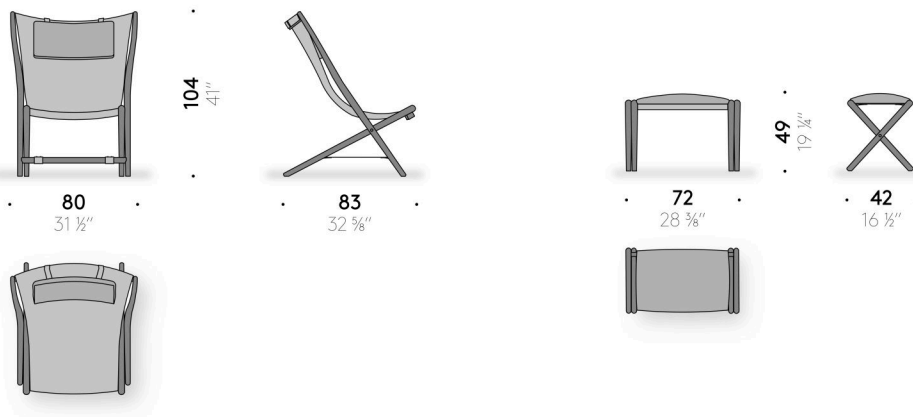

Cushion cover

removable cover in leather (E Mistral: Ebano).