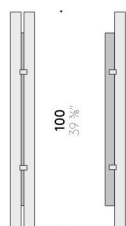

Cut Back

Design:
DAVID LOPEZ QUINCOES
2024

• 10 •
3.9"

• 11 •
0.43"