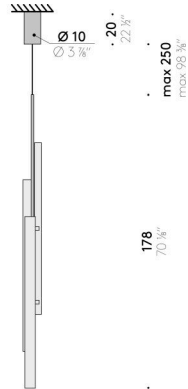

# Cut Back

Design:  
DAVID LOPEZ QUINCOES  
2024

Ø 10  
3 7/8"

Ø 11  
4 3/8"

Ø 10  
3 7/8"

Ø 11  
4 3/8"

Ø 11  
4 3/8"

Ø 20  
22 7/8"

178  
70 3/8"

max 250  
max 98 3/8"

Ø 11  
4 3/8"

Ø 20  
22 7/8"

227  
89 3/8"

max 250  
max 98 3/8"

Ø 22  
8 5/8"

Ø 10  
3 7/8"