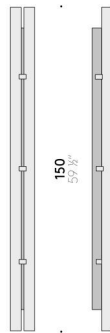

# Cut Back

Design:  
DAVID LOPEZ QUINCOES  
2024

Ø 10  
3 7/8"

Ø 11  
4 3/8"

Ø 10  
3 7/8"

Ø 11  
4 3/8"

Ø 11  
4 3/8"

Ø 20  
22 7/8"