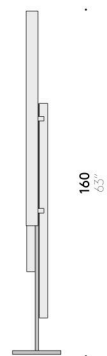

# Cut Back

Design:  
DAVID LOPEZ QUINCOES  
2024

Ø 10  
3 7/8"

Ø 11  
4 3/8"

Ø 10  
3 7/8"

Ø 11  
4 3/8"

Ø 11  
4 3/8"

Ø 20  
22 7/8"

178  
70 3/8"

max 250  
max 98 3/8"

Ø 11  
4 3/8"

Ø 20  
22 7/8"

227  
89 3/8"

max 250  
max 98 3/8"

Ø 22  
8 5/8"

Ø 10  
3 7/8"

Ø 11  
4 3/8"