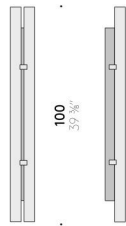

# Cut Back

Design:  
DAVID LOPEZ QUINCOES  
2024

Ø 10  
3 7/8"

Ø 11  
4 3/8"

Ø 10  
3 7/8"

Ø 11  
4 3/8"

Ø 11  
4 3/8"

Ø 20  
22 7/8"

178  
70 3/8"

max 250  
max 98 3/8"

Ø 11  
4 3/8"

Ø 20  
22 7/8"

227  
89 3/8"

max 250  
max 98 3/8"

Ø 22  
8 5/8"

Ø 10  
3 7/8"