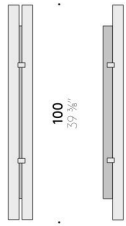

Cut Back

Design:
DAVID LOPEZ QUINCOES
2024

• 10 •
3 7/8"

• 11 •
4 3/8"