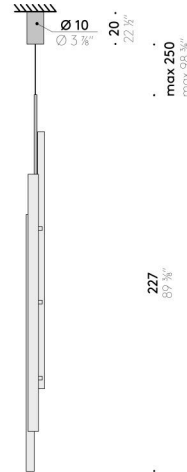

# Cut Back

Design:  
DAVID LOPEZ QUINCOES  
2024

• 10 •  
3 7/8"

• 11 •  
4 3/8"

• 10 •  
3 7/8"

• 11 •  
4 3/8"

• 10 •  
3 7/8"

• 11 •  
4 3/8"

• 10 •  
3 7/8"

• 11 •  
4 3/8"

• 10 •  
3 7/8"

• 11 •  
4 3/8"