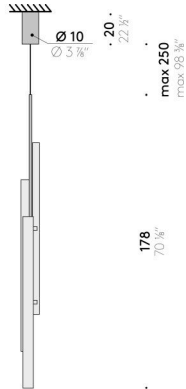

# Cut Back

Design:  
DAVID LOPEZ QUINCOES  
2024

• 10 •  
3 7/8"

• 11 •  
4 3/8"

• 10 •  
3 7/8"

• 11 •  
4 3/8"

• 10 •  
3 7/8"

• 11 •  
4 3/8"

• 10 •  
3 7/8"

• 11 •  
4 3/8"

• 10 •  
3 7/8"

• 11 •  
4 3/8"