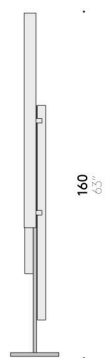

# Cut Back

Design:  
DAVID LOPEZ QUINCOES  
2024

• 10 •  
3 7/8"

• 11 •  
4 3/8"

• 10 •  
3 7/8"

• 11 •  
4 3/8"

• 10 •  
3 7/8"

• 11 •  
4 3/8"

• 10 •  
3 7/8"

• 11 •  
4 3/8"

• 10 •  
3 7/8"

• 11 •  
4 3/8"