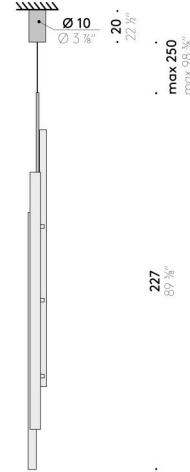

### Pendant version

INPUT SOURCE 100÷240V - 50/60Hz  
H 178cm LED 60W, 24V  
H 227cm LED 90W, 24V

### Wall version

INPUT SOURCE 100÷240V - 50/60Hz  
H 100cm LED 40W, 24V  
H 150cm LED 60W, 24V

# Cut Back

Design:  
DAVID LOPEZ QUINCOES  
2024

• 10 •  
3 7/8"

• 11 •  
4 3/8"

• 10 •  
3 7/8"

• 11 •  
4 3/8"

• 10 •  
3 7/8"

• 11 •  
4 3/8"

• 10 •  
3 7/8"

• 11 •  
4 3/8"

• 10 •  
3 7/8"

• 11 •  
4 3/8"