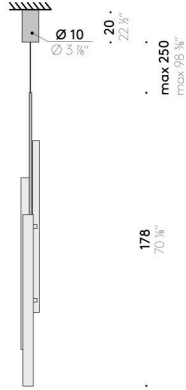

### Pendant version

INPUT SOURCE 100÷240V - 50/60Hz  
H 178cm LED 60W, 24V  
H 227cm LED 90W, 24V

# Cut Back

Design:  
DAVID LOPEZ QUINCOES  
2024

• 10 •  
3 7/8"

• 11 •  
4 3/8"

• 10 •  
3 7/8"

• 11 •  
4 3/8"

• 10 •  
3 7/8"

• 11 •  
4 3/8"

• 10 •  
3 7/8"

• 11 •  
4 3/8"

• 10 •  
3 7/8"

• 11 •  
4 3/8"