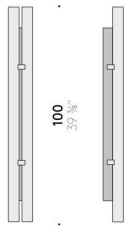

Cut Back

Design:
DAVID LOPEZ QUINCOES
2024

• 10 •
3 7/8"

• 11 •
4 3/8"