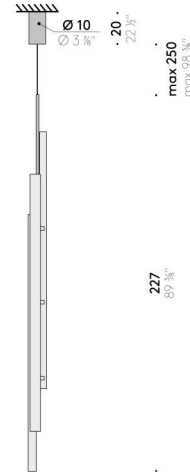

178

7.0"

max 250

max 9.8"

• 10 •  
0.39"

• 11 •  
0.43"

227

8.9"

max 250

max 9.8"

• 10 •  
6.3"

• 11 •  
0.43"

• 22 •  
0.87"

# Cut Back

Design:  
DAVID LOPEZ QUINCOES  
2024

Ø 10  
3 7/8"

Ø 11  
4 3/8"

Ø 10  
3 7/8"

Ø 11  
4 3/8"

Ø 11  
4 3/8"

Ø 20  
22 7/8"

178  
70 3/8"

max 250  
max 98 3/8"

Ø 11  
4 3/8"

Ø 20  
22 7/8"

227  
89 3/8"

max 250  
max 98 3/8"

Ø 22  
8 5/8"

Ø 10  
3 7/8"