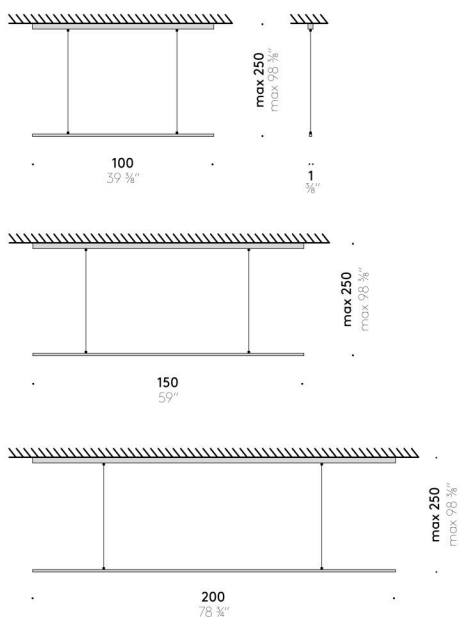

Contrôle

Version non gradable : gradateur non inclus dans la lampe. Version gradable :
gradateur intégré dans le corps de la lampe.