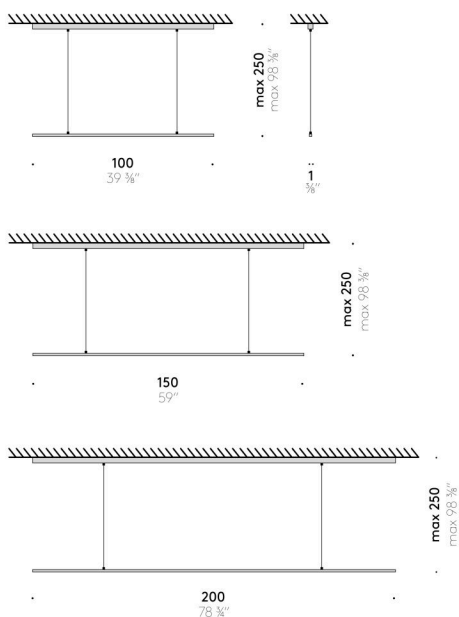

Controllo

Versione non dimmerabile: dimmer non incluso nella lampada. Versione dimmerabile: dimmer integrato nel corpo della lampada.