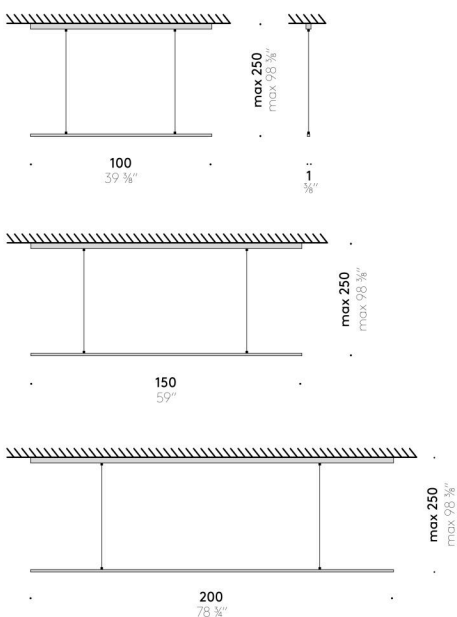

Control

Non-dimmable version: dimmer not included in the lamp. Dimmable version: dimmer integrated in the lamp body.

Not dimmable version

INPUT 100÷240V - 50/60Hz
SOURCE L 100cm LED 20W, 24V
L 150cm LED 30W, 24V
L 200cm LED 40W, 24V

Dimmable version

INPUT 100÷240V - 50/60Hz
SOURCE L 100cm LED 20W, 24V
L 150cm LED 30W, 24V
L 200cm LED 40W, 24V

Design:

C.R.S. BOFFI
2014

+ info: <https://www.depadova.com/materials.pdf>
De Padova srl - info@depadova.it

Not dimmable version

INPUT 100÷240V - 50/60Hz
SOURCE L 100cm LED 20W, 24V
L 150cm LED 30W, 24V
L 200cm LED 40W, 24V

Dimmable version

INPUT 100÷240V - 50/60Hz
SOURCE L 100cm LED 20W, 24V
L 150cm LED 30W, 24V
L 200cm LED 40W, 24V