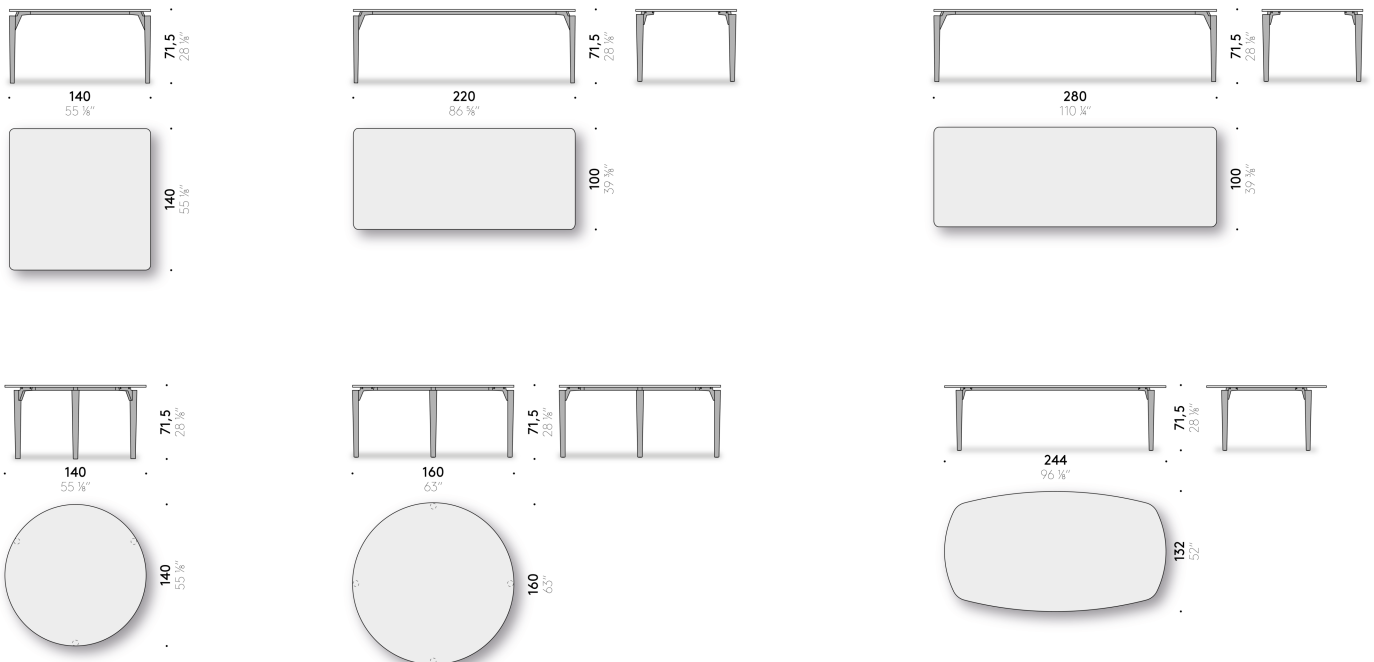

Top

brushed grey or white Pece stone, treated with water repellent products. The tabletop is equipped with a reinforced structure.

Protective cover
polyester cover.