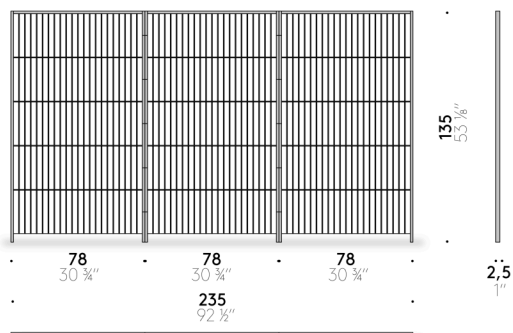

Panel
frame in natural solid Japanese cedarwood, or in Japanese paper (Washi)
with frame in natural solid Japanese cedarwood.

Hinge
Japanese paper (washi).

Shoji

Design:

TIME & STYLE ědition
MADE IN JAPAN
2023