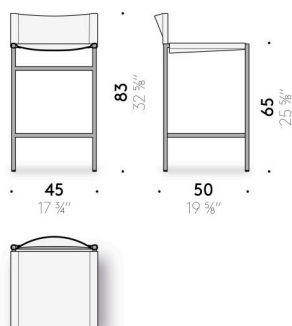

OUTDOOR CHAIR AND STOOL

Materials

Frame
powder-coated - suitable for outdoor - AISI 304 stainless steel, matt black colour. Thermoplastic glide foot.

Seat and backrest
Cowhide suitable for outdoor, colour caramel.

Protective cover
polyester cover.