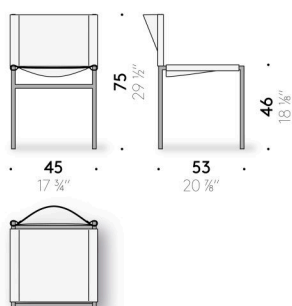

OUTDOOR CHAIR AND STOOL

Materials

Frame
powder-coated - suitable for outdoor - AISI 304 stainless steel, matt black colour. Thermoplastic glide foot.

Seat and backrest
Cowhide suitable for outdoor, colour caramel.

Protective cover
polyester cover.