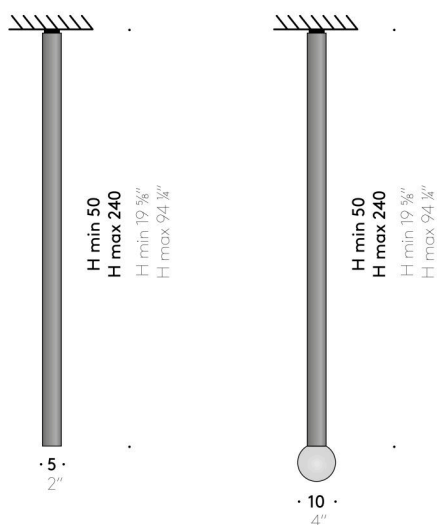

Control

dimmer not integrated on the lamp.

Version without bulb

EU / USA

INPUT 100÷240V - 50/60Hz
SOURCE LED 7,5W
BULB GU10, max 7,5W

Version with bulb

EU

INPUT 100÷240V - 50/60Hz
SOURCE LED 4W, 2700K, CRI95
BULB E27 G95, max 20W

USA

INPUT 100÷240V - 50/60Hz
BULB E26 G95, max 20W (not included)