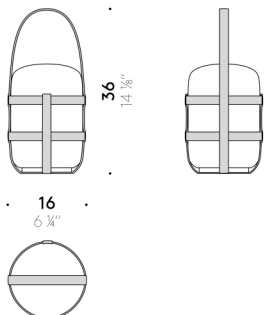

INPUT SOURCE 100-240V - 50/60Hz
LED 10W