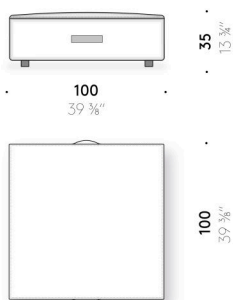

Cover

removable cover in outdoor fabric.

Handle

EVA colour cognac (only pouf 100×100 cm and Ø 100 cm).

Zip

red zipper tape and puller in red leather (only pouf W 55×55 cm and Ø 40 cm).

Everyday Life Pouf Outdoor