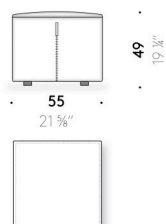

Cover

removable cover in outdoor fabric.

Handle

EVA colour cognac (only pouf 100×100 cm and Ø 100 cm).

Zip

red zipper tape and puller in red leather (only pouf W 55×55 cm and Ø 40 cm).

Everyday Life Pouf Outdoor