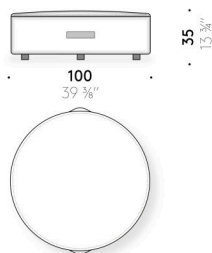

Cover

removable cover in outdoor fabric.

Handle

EVA colour cognac (only pouf 100×100 cm and Ø 100 cm).

Zip

red zipper tape and puller in red leather (only pouf W 55×55 cm and Ø 40 cm).

Everyday Life Pouf Outdoor