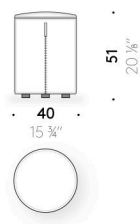

Cover

removable cover in outdoor fabric.

Handle

EVA colour cognac (only pouf 100×100 cm and Ø 100 cm).

Zip

red zipper tape and puller in red leather (only pouf W 55×55 cm and Ø 40 cm).

Everyday Life Pouf Outdoor