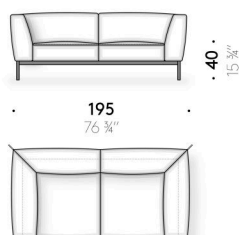

Everyday Life Modular Sofa

Design:

PAUL SMITH
2023

+ info: <https://www.depadova.com/materials.pdf>
De Padova srl - info@depadova.it

MODULAR AND STRAIGHT SOFA

Materials

Frame

Dark solid ash wood legs finished with transparent solvent-based coating. Natural ash solid wood joint.

Interior frame

powder-coated steel with elastic straps. Central foot with adjustable glide foot.

Backrest and armrest

wooden frame. Variable-density polyurethane foam. Goose down with kapok fibre covered with organic cotton cloth. For the FR (Fire Resistant) versions on request, the filling materials comply with the current regulations.

Seat cushions

variable-density polyurethane foam. Goose down with kapok fibre covered with organic cotton cloth. For the FR (Fire Resistant) versions on request, the filling materials comply with the current regulations.

Cover

removable cover in fabric or leather with cross stitching.

Zip

red zipper tape and puller in red leather.

Scatter cushions

goose down with kapok fibre, covered with organic cotton cloth.

Stone top

white Pece stone or Pece stone, finished with matt polyester.

Marble top

Emperador Dark marble, Valentine Grey, grey Carnico marble, white Carrara marble, Grey Stone, Calacatta Oro, Rosso Lepanto, Verde Alpi - treated with water repellent products or finished with matt polyester.