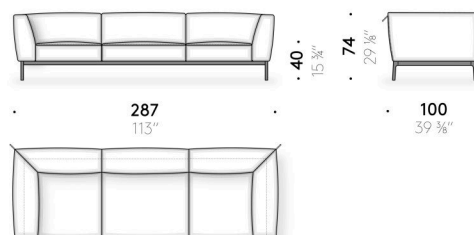

Everyday Life Modular Sofa

Design:

PAUL SMITH
2023

+ info: <https://www.depadova.com/materials.pdf>
De Padova srl - info@depadova.it

MODULAR AND STRAIGHT SOFA

Materials

Frame

Dark solid ash wood legs finished with transparent solvent-based coating. Natural ash solid wood joint.

Interior frame

powder-coated steel with elastic straps. Central foot with adjustable glide foot.

Backrest and armrest

wooden frame. Variable-density polyurethane foam. Goose down with kapok fibre covered with organic cotton cloth. For the FR (Fire Resistant) versions on request, the filling materials comply with the current regulations.

Seat cushions

variable-density polyurethane foam. Goose down with kapok fibre covered with organic cotton cloth. For the FR (Fire Resistant) versions on request, the filling materials comply with the current regulations.

Cover

removable cover in fabric or leather with cross stitching.

Zip

red zipper tape and puller in red leather.

Scatter cushions

goose down with kapok fibre, covered with organic cotton cloth.

Stone top

white Pece stone or Pece stone, finished with matt polyester.

Marble top

Emperador Dark marble, Valentine Grey, grey Carnico marble, white Carrara marble, Grey Stone, Calacatta Oro, Rosso Lepanto, Verde Alpi - treated with water repellent products or finished with matt polyester.