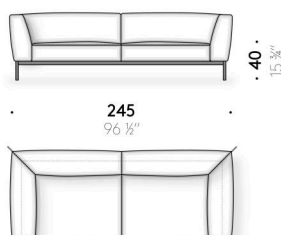

Everyday Life Modular Sofa

Design:

PAUL SMITH
2023

+ info: <https://www.depadova.com/materials.pdf>
De Padova srl - info@depadova.it

MODULAR AND STRAIGHT SOFA

Materials

Frame

Dark solid ash wood legs finished with transparent solvent-based coating. Natural ash solid wood joint.

Interior frame

powder-coated steel with elastic straps. Central foot with adjustable glide foot.

Backrest and armrest

wooden frame. Variable-density polyurethane foam. Goose down with kapok fibre covered with organic cotton cloth. For the FR (Fire Resistant) versions on request, the filling materials comply with the current regulations.

Seat cushions

variable-density polyurethane foam. Goose down with kapok fibre covered with organic cotton cloth. For the FR (Fire Resistant) versions on request, the filling materials comply with the current regulations.

Cover

removable cover in fabric or leather with cross stitching.

Zip

red zipper tape and puller in red leather.

Scatter cushions

goose down with kapok fibre, covered with organic cotton cloth.

Stone top

white Pece stone or Pece stone, finished with matt polyester.

Marble top

Emperador Dark marble, Valentine Grey, grey Carnico marble, white Carrara marble, Grey Stone, Calacatta Oro, Rosso Lepanto, Verde Alpi - treated with water repellent products or finished with matt polyester.