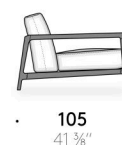

Cover

removable cover in fabric or leather with cross stitching.