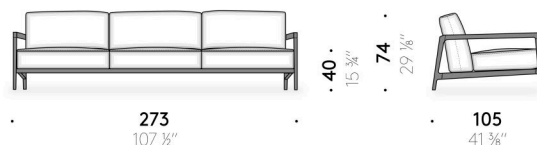

Cover

removable cover in fabric or leather with cross stitching.