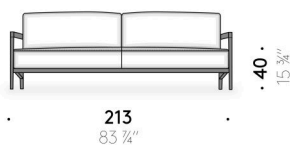

Cover

removable cover in fabric or leather with cross stitching.