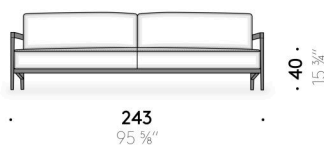

Cover

removable cover in fabric or leather with cross stitching.