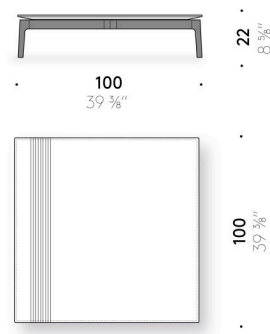

Marble top

marble treated with water repellent products or finished with matt polyester.