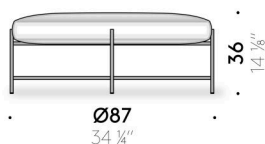

Frame

marine plywood panel (class E0, CARB P2 / TSCA Title VI certified)

Padding

polyurethane foam and polyester wadding, covered with water-repellent polyester cloth.

Cover

technically removable cover in outdoor fabric.