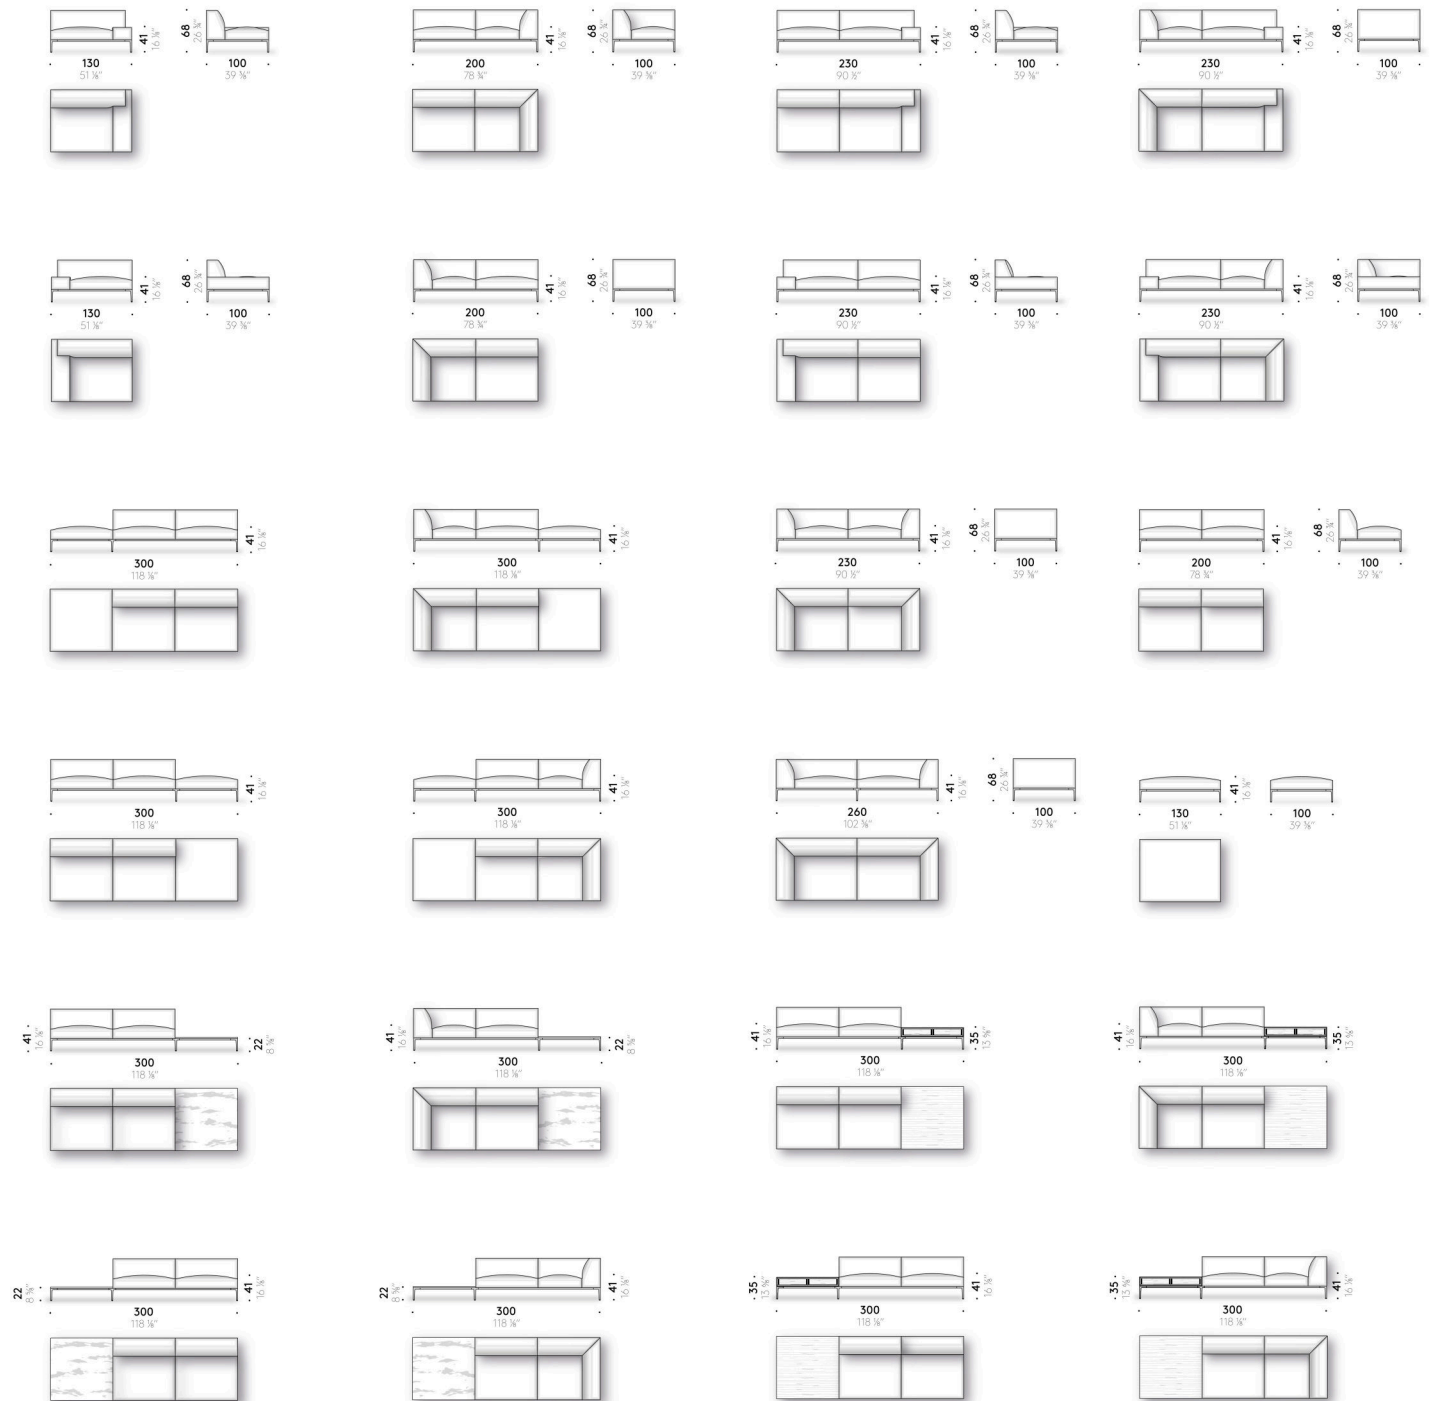

# Horizontal Sofa ēdition

Design:  
TIME & STYLE  
2020