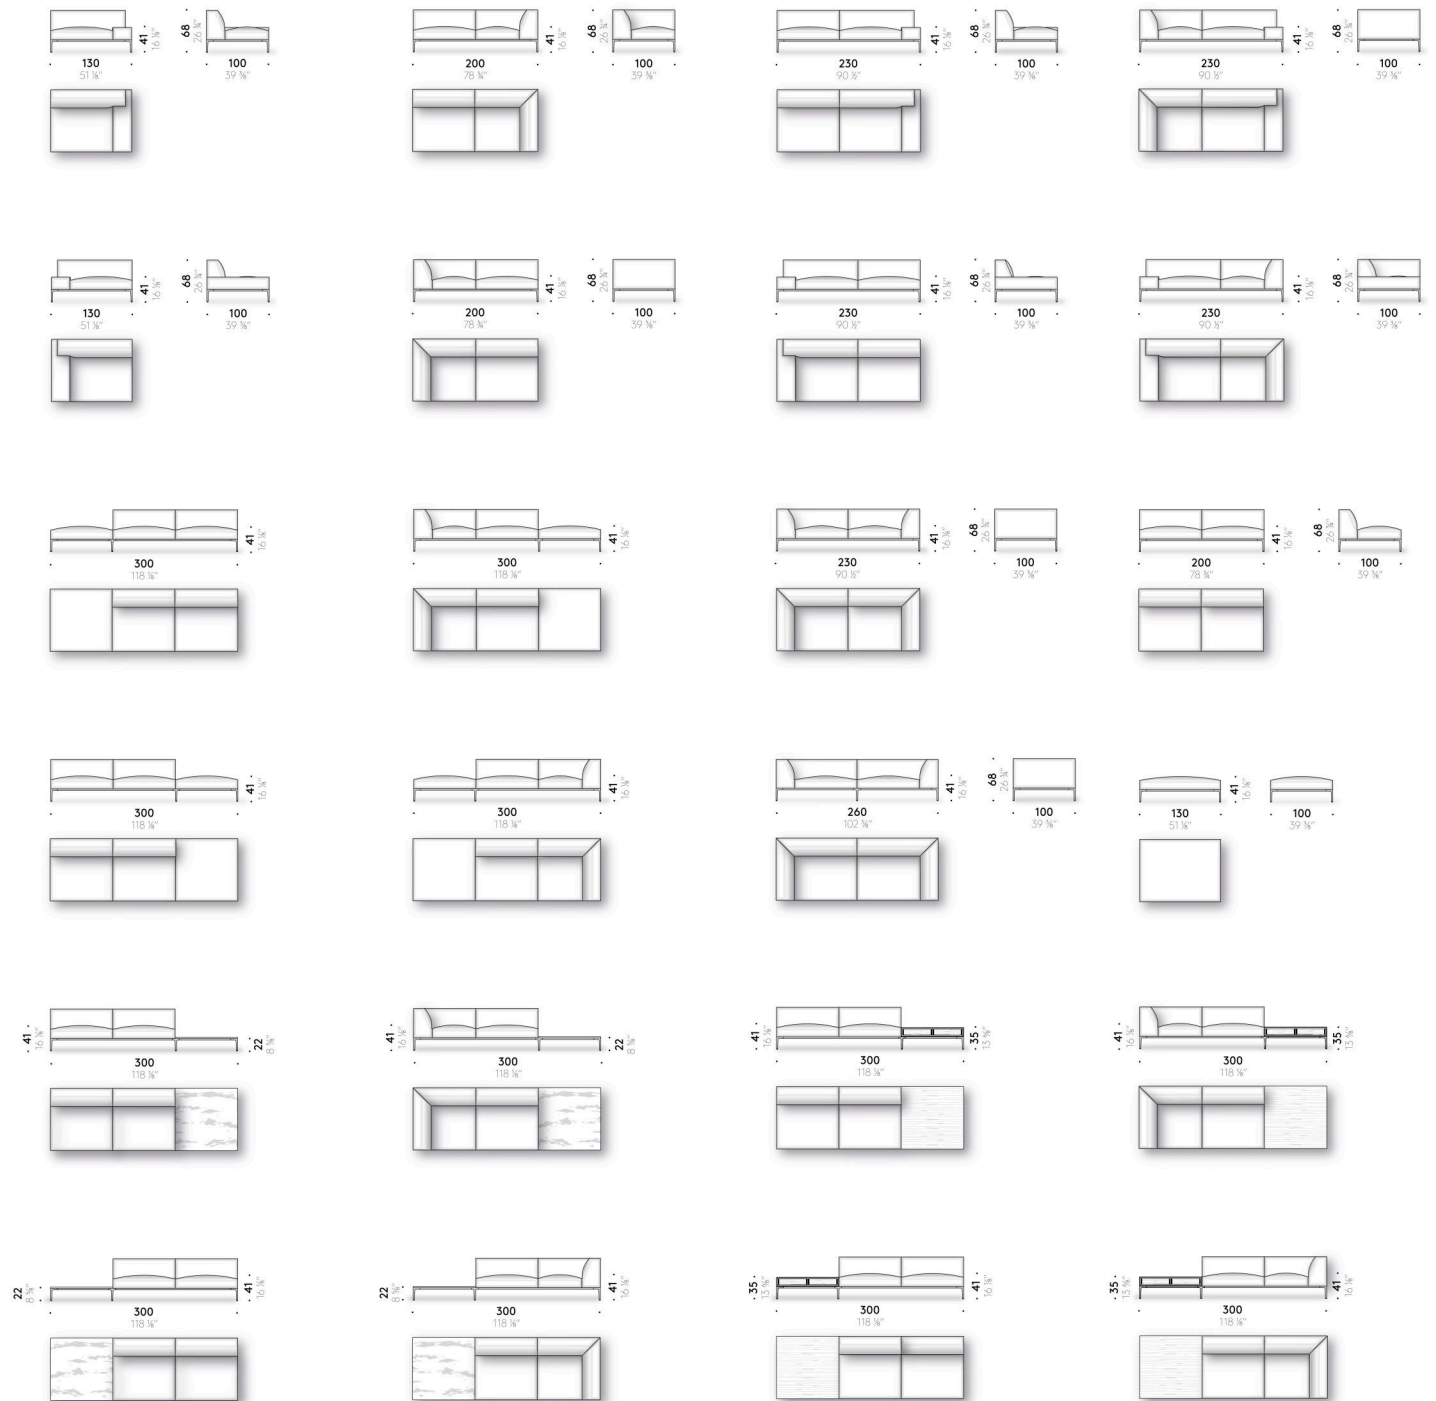

# Horizontal Sofa ēdition

Design:  
TIME & STYLE  
2020