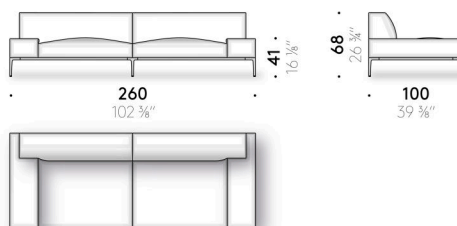

Horizontal Sofa *ē*dition

Design:

TIME & STYLE
2020

+ info: <https://www.depadova.com/materials.pdf>
De Padova srl - info@depadova.it

MODULAR AND STRAIGHT SOFA, POUF, AND LOW TABLES

Materials

Frame
wood with elastic straps.

Feet and bars
liquid painted aluminium, brass or bronzed brass coloured. Adjustable glide feet in liquid painted aluminium.

Padding
variable-density polyurethane foam and polyester wadding covered with light polyester velvet. For the FR (Fire Resistant) versions on request, the filling materials comply with the current regulations.

Cover
technically removable cover in fabric or non-removable cover in leather.

In order to remove the covers from the product, it is necessary to disassemble it partially or completely. Please see the specific instructions.

Low unit carcass
MDF (class E1, CARB P2 / TSCA Title VI certified), veneer in smoked oak, finished with transparent water-based or solvent-based coating.

Drawers
black MDF (class E1, CARB P2 / TSCA Title VI certified), veneered in smoked oak, finished with transparent water-based or solvent-based coating. Runners with soft-close system. Fronts and sides assembled with finger joint technique.

Marble top
marble treated with water repellent products or finished with matt polyester.