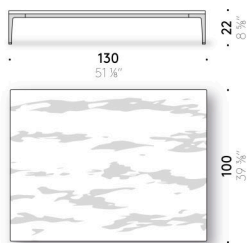

Marble top

marble treated with water repellent products or finished with matt polyester.