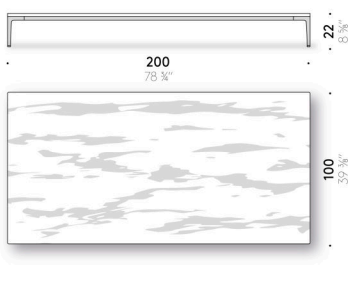

TAVOLINO

Materiali

Piedini e traversi
alluminio verniciato a liquido color ottone o color ottone brunito. Sottopiede
regolabile in alluminio verniciato a liquido.

Piano in marmo

marmo trattato con prodotti idrorepellenti oppure finito con poliestere opaco.