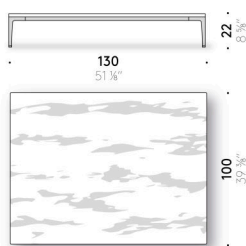

TAVOLINO

Materiali

Piedini e traversi
alluminio verniciato a liquido color ottone o color ottone brunito. Sottopiede
regolabile in alluminio verniciato a liquido.

Piano in marmo

marmo trattato con prodotti idrorepellenti oppure finito con poliestere opaco.