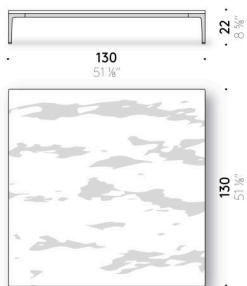

Marble top

marble treated with water repellent products or finished with matt polyester.