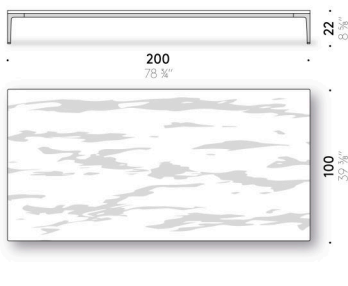

Marble top

marble treated with water repellent products or finished with matt polyester.