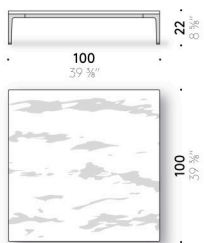

Marble top

marble treated with water repellent products or finished with matt polyester.