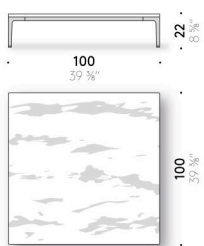

TAVOLINO

Materiali

Piedini e traversi
alluminio verniciato a liquido color ottone o color ottone brunito. Sottopiede
regolabile in alluminio verniciato a liquido.

Piano in marmo

marmo trattato con prodotti idrorepellenti oppure finito con poliestere opaco.