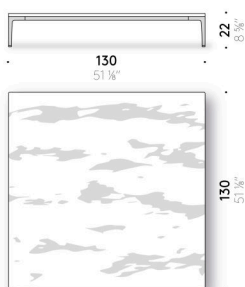

TAVOLINO

Materiali

Piedini e traversi
alluminio verniciato a liquido color ottone o color ottone brunito. Sottopiede
regolabile in alluminio verniciato a liquido.

Piano in marmo

marmo trattato con prodotti idrorepellenti oppure finito con poliestere opaco.