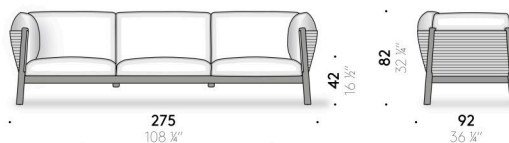

OUTDOOR ARMCHAIR AND STRAIGHT SOFA

Materials

Frame
frame in black powder-coated - suitable for outdoor - stainless steel with elastic straps suitable for outdoor use. Legs and bands in natural Teak, oil-finished.

Exterior shell
Woven polypropylene yarn.

Padding
seat cushions, backrest and armrest in polyester fibre with polyurethane foam structure covered with waterproof polyester cloth.

Cover
removable cover in outdoor fabric.

Protective cover
(optional)
polyester cover.