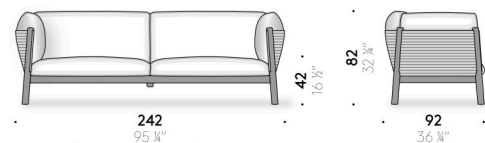

OUTDOOR ARMCHAIR AND STRAIGHT SOFA

Materials

Frame
frame in black powder-coated - suitable for outdoor - stainless steel with elastic straps suitable for outdoor use. Legs and bands in natural Teak, oil-finished.

Exterior shell
Woven polypropylene yarn.

Padding
seat cushions, backrest and armrest in polyester fibre with polyurethane foam structure covered with waterproof polyester cloth.

Cover
removable cover in outdoor fabric.

Protective cover
(optional)
polyester cover.