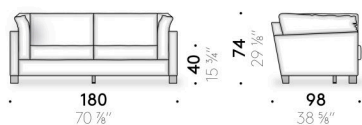

Cover

technically removable cover in fabric or non-removable cover in leather or velvet.