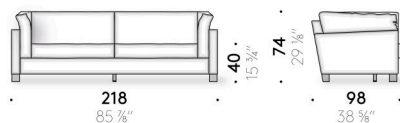

Cover

technically removable cover in fabric or non-removable cover in leather or velvet.