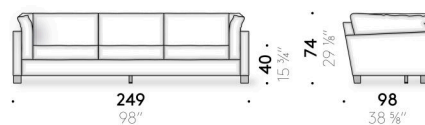

Cover

technically removable cover in fabric or non-removable cover in leather or velvet.