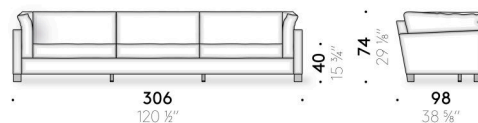

Cover

technically removable cover in fabric or non-removable cover in leather or velvet.