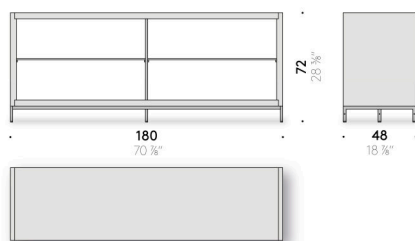

Control

dimmer not integrated on the lamp.

INPUT SOURCE 100÷240V - 50/60Hz
4x LED 1W, 24V