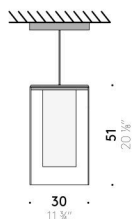

Pendant version

EU

INPUT SOURCE 220÷240V - 50/60Hz
LED 40W, 24V

USA

INPUT SOURCE 100÷120V - 50/60Hz
LED 40W, 24V

Floor/table version

EU

INPUT SOURCE 220÷240V - 50/60Hz
LED 40W, 24V

USA

INPUT SOURCE 100÷120V - 50/60Hz
LED 40W, 24V