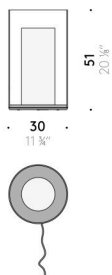

Pendant version

EU

INPUT SOURCE 220÷240V - 50/60Hz
LED 40W, 24V

USA

INPUT SOURCE 100÷120V - 50/60Hz
LED 40W, 24V

Floor/table version

EU

INPUT SOURCE 220÷240V - 50/60Hz
LED 40W, 24V

USA

INPUT SOURCE 100÷120V - 50/60Hz
LED 40W, 24V