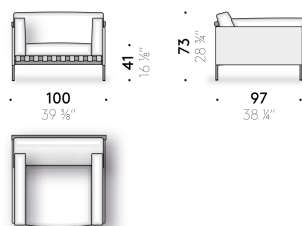

Marble top

marble treated with water repellent products.