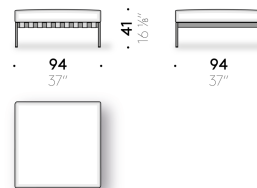

Marble top

marble treated with water repellent products.