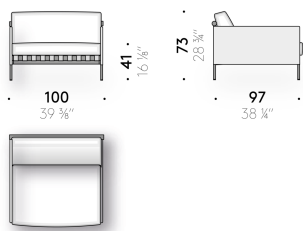

Marble top

marble treated with water repellent products.