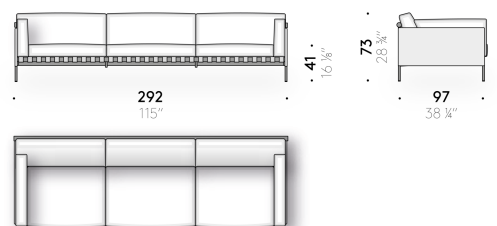

Marble top

marble treated with water repellent products.