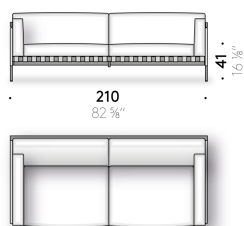

Marble top

marble treated with water repellent products.