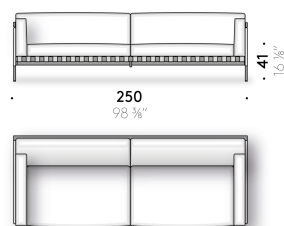

Marble top

marble treated with water repellent products.