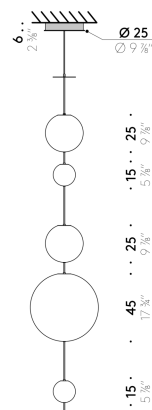

Elementi

Design:
ELISA OSSINO
2018