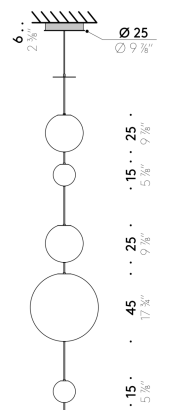

Elementi

Design:
ELISA OSSINO
2018