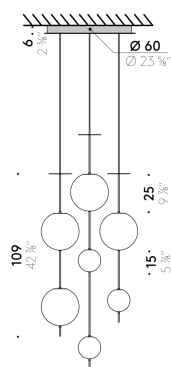

Elementi

Design:
ELISA OSSINO
2018