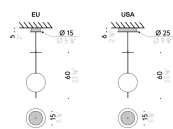

Elementi

Design:
ELISA OSSINO
2018