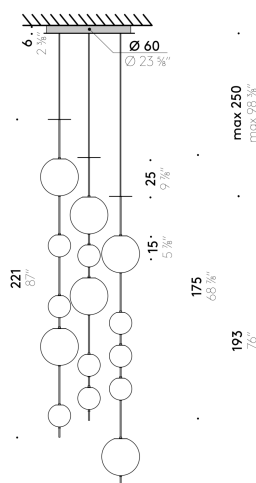

Elementi

Design:
ELISA OSSINO
2018