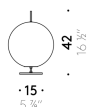

Elementi

Design:
ELISA OSSINO
2018