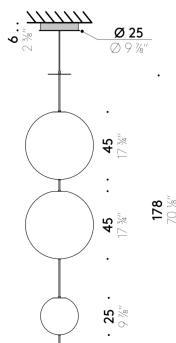

Elementi

Design:
ELISA OSSINO
2018