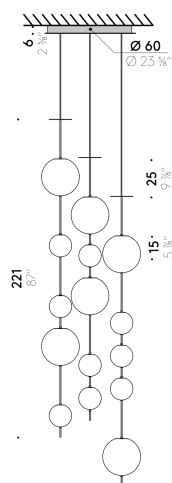

Elementi

Design:
ELISA OSSINO
2018