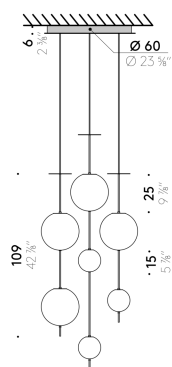

Elementi

Design:
ELISA OSSINO
2018