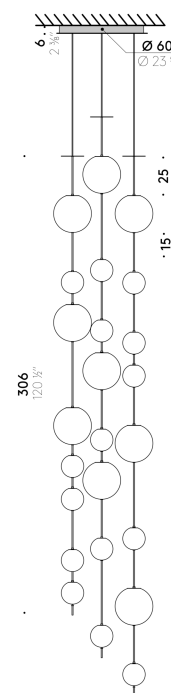

Elementi

Design:
ELISA OSSINO
2018