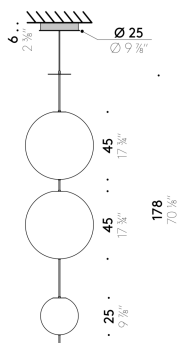

Elementi

Design:
ELISA OSSINO
2018