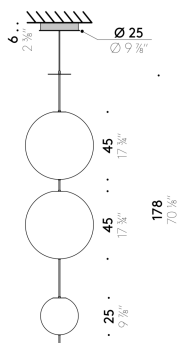

Elementi

Design:
ELISA OSSINO
2018