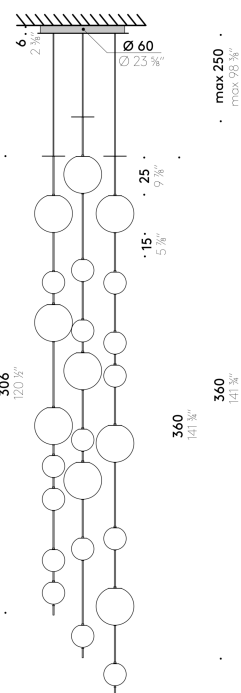

Elementi

Design:
ELISA OSSINO
2018