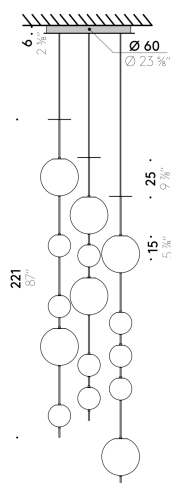

Elementi

Design:
ELISA OSSINO
2018