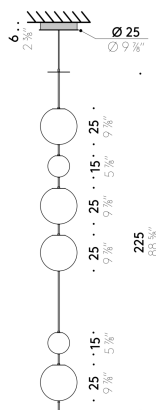

Elementi

Design:
ELISA OSSINO
2018