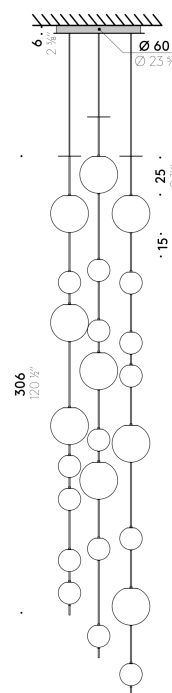

Elementi

Design:
ELISA OSSINO
2018