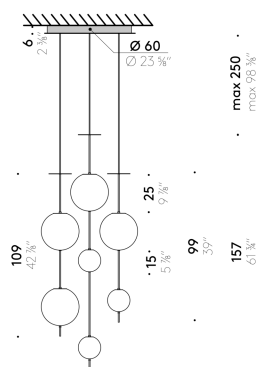

Elementi

Design:
ELISA OSSINO
2018