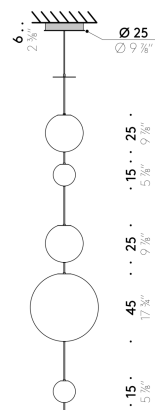

Elementi

Design:
ELISA OSSINO
2018