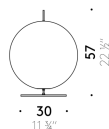

Elementi

Design:
ELISA OSSINO
2018