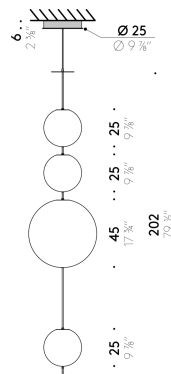

Elementi

Design:
ELISA OSSINO
2018