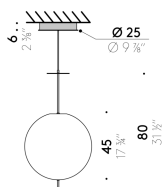

Elementi

Design:
ELISA OSSINO
2018