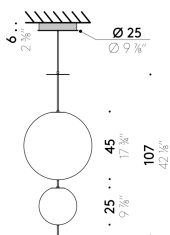

Elementi

Design:
ELISA OSSINO
2018