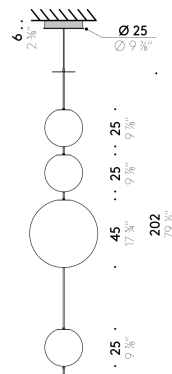

Elementi

Design:
ELISA OSSINO
2018