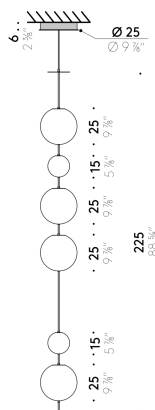

Elementi

Design:
ELISA OSSINO
2018