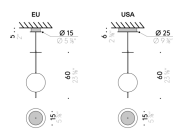

Elementi

Design:
ELISA OSSINO
2018