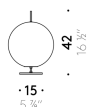

Elementi

Design:
ELISA OSSINO
2018