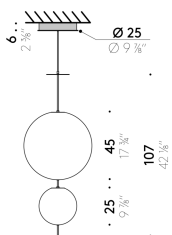

Elementi

Design:
ELISA OSSINO
2018