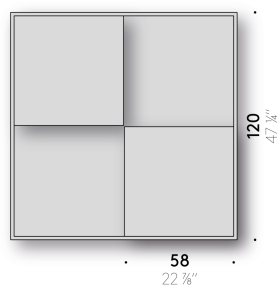

LOW TABLE

Materials

Frame
tubular square-sectioned black or white powder-coated steel. Thermoplastic adjustable feet.

Tops
MDF (class E1, CARB P2 / TSCA Title VI certified), finished with white or black paint, embossed finish.