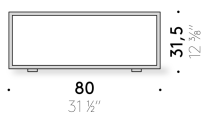

LOW TABLE

Materials

Frame
tubular square-sectioned black or white powder-coated steel. Thermoplastic adjustable feet.

Tops
MDF (class E1, CARB P2 / TSCA Title VI certified), finished with white or black paint, embossed finish.