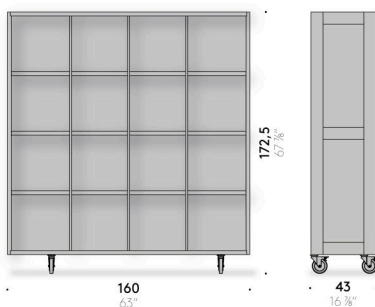

Dividers

panel made of birch plywood (class E1, CARB P2 / TSCA Title VI certified), veneered in smoked oak, finished with transparent water-based or solvent-based coating.

Castors

swivel castors with support in chrome-plated steel plates; castor with antistatic rubber rim and ring. The front castors are equipped with a braking mechanism.