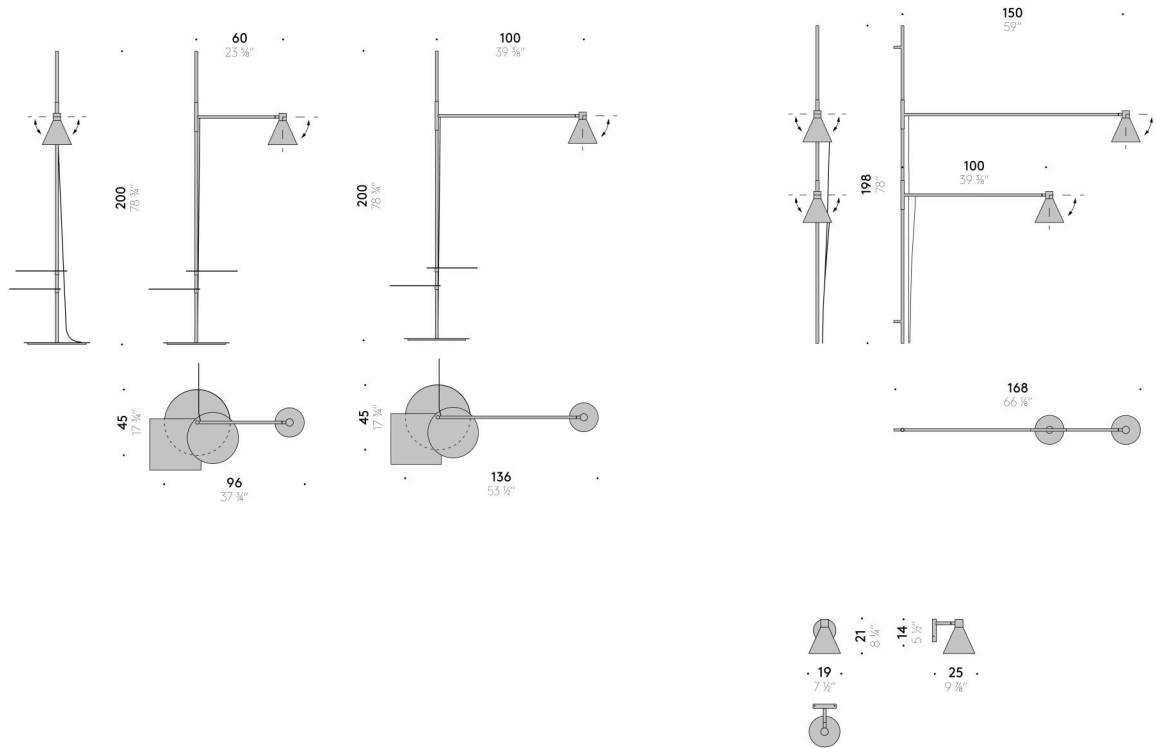

Floor version

INPUT 100÷240V - 50/60Hz
SOURCE 1x LED 8W, 24V

Wall version

INPUT 100÷240V - 50/60Hz
SOURCE 2x LED 8W, 24V

Nota

Design:
ELISA OSSINO
2017

Nota

Design:
ELISA OSSINO
2017