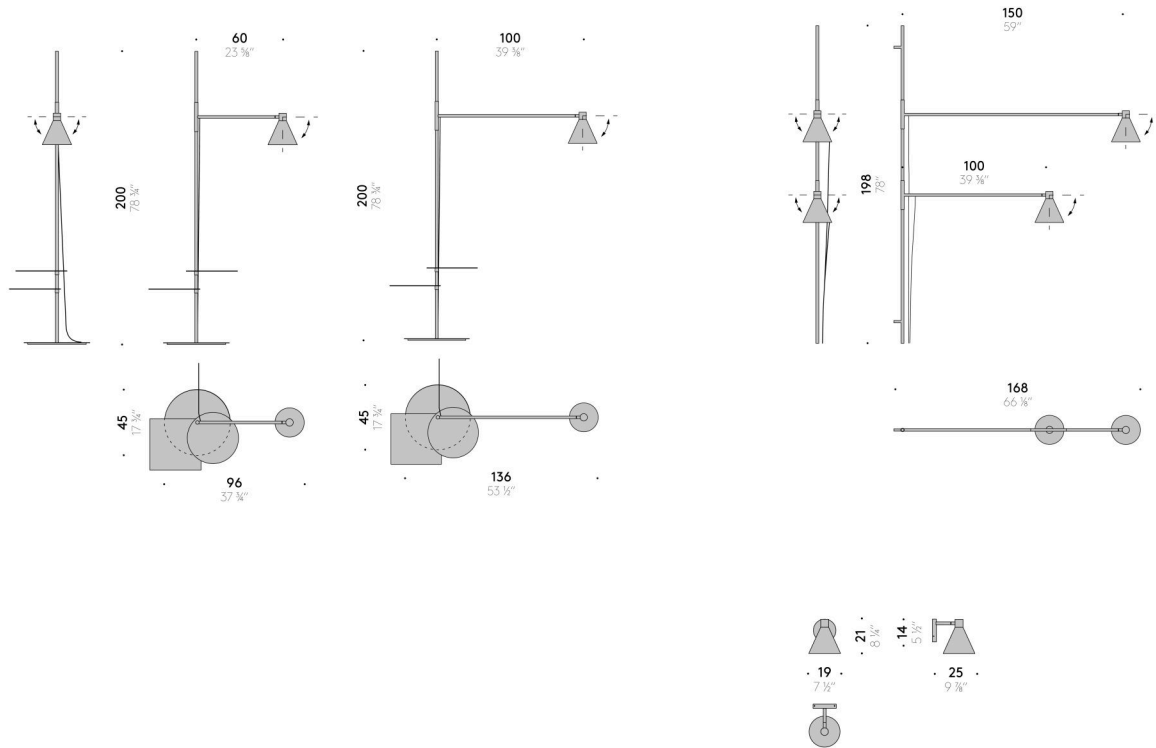

Applique version

INPUT 100÷240V - 50/60Hz
SOURCE 1x LED 8W, 24V

Floor version

INPUT 100÷240V - 50/60Hz
SOURCE 1x LED 8W, 24V

Wall version

INPUT 100÷240V - 50/60Hz
SOURCE 2x LED 8W, 24V

Nota

Design:
ELISA OSSINO
2017