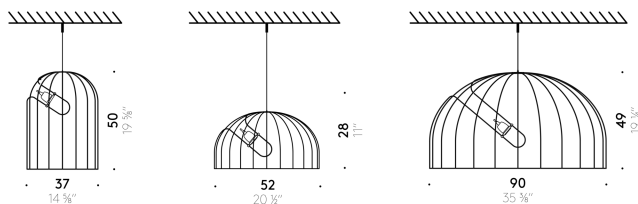

Control

dimmer not integrated on the lamp.

Floor version

EU

INPUT
BULB 220÷240V - 50/60Hz
LED E27, max 7W

USA

INPUT
BULB 100÷120V - 50/60Hz
LED E26, max 7W

IP20

Pendant version

EU

INPUT
BULB 220÷240V - 50/60Hz
LED E27, max 7W

USA

INPUT
BULB 100÷120V - 50/60Hz
LED E26, max 7W

IP20