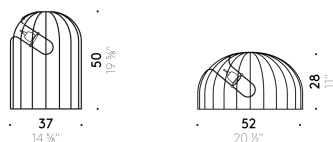

Control

dimmer not integrated on the lamp.

Floor version

EU

INPUT
BULB 220÷240V - 50/60Hz
LED E27, max 7W

USA

INPUT
BULB 100÷120V - 50/60Hz
LED E26, max 7W

IP20

Pendant version

EU

INPUT
BULB 220÷240V - 50/60Hz
LED E27, max 7W

USA

INPUT
BULB 100÷120V - 50/60Hz
LED E26, max 7W

IP20