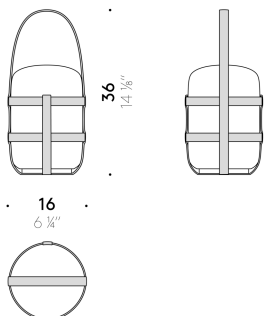

INPUT SOURCE 100-240V - 50/60Hz
LED 10W