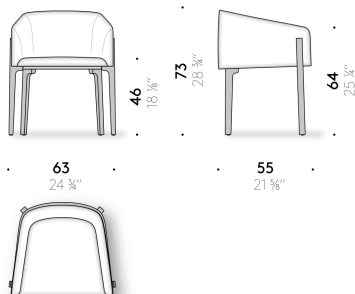

UPHOLSTERED CHAIR

Materials

Frame
steel with elastic straps.

Legs
solid bleached aniline-dyed ash wood or Canaletto walnut or black coloured,
finished with transparent water-based or solvent-based coating.

Padding
polyurethane foam and polyester wadding covered with light polyester
velvet. For the FR (Fire Resistant) versions on request, the filling materials
comply with the current regulations.

Cover
removable cover in fabric or non-removable in leather or velvet.