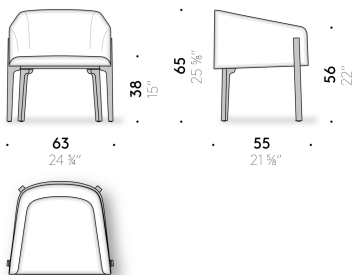

Cover

removable cover in fabric or non-removable in leather or velvet.